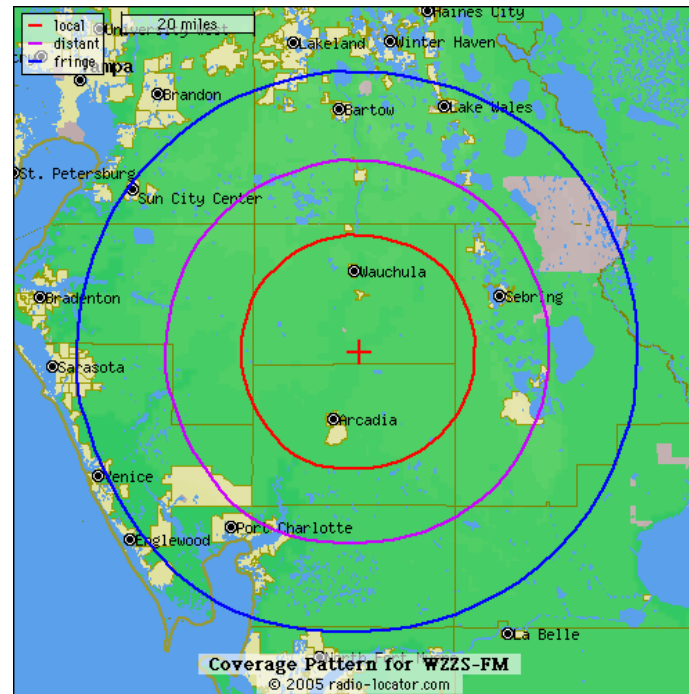

Market Statistics

	DeSoto	Hardee	Highlands	Charlotte	Sarasota	Manatee
Population Estimate for 2006	35,315	28,621	97,987	154,438	369,535	313,298
Hispanic Population Estimate	11,088	11,391	14,796	6,486	23,280	36,969
Median Age (2000 data)	36.5	32.7	50	54.3	50.8	43.6

** Based on data from US Census Bureau Florida Quickfacts

Our Stations

WZZS The Bull

Frequency 106.9 FM

Format Country /
Southern Rock

Demographics 53%
male, 47% Female
Persons 25-54
primary

Web Address
www.bull.fm

Our Stations

WZZS-FM, better known to our listeners as **106.9 The Bull**, operates at 6,000-watts, 24 hours a day. Our state-of-the-art studios are located on US Highway 17, between Wauchula and Arcadia, Florida. Our target audience are those who call DeSoto, Hardee and Highlands County, Florida home.

The Bull is a hybrid country station, targeting adults 25-54. Unlike most country stations, **The Bull** incorporates a blend of southern rock crossovers with classic and contemporary country hits. Plenty of Toby Keith, Kenny Chesney and Shania Twain, complimented by Alabama, George Strait and Reba McEntire... with a dash of The Eagles, Allman Brothers and Lynyrd Skynyrd . The Bob & Tom Morning Show is a testament to being truly hybrid, as **The Bull** is the first country music affiliate of the show.