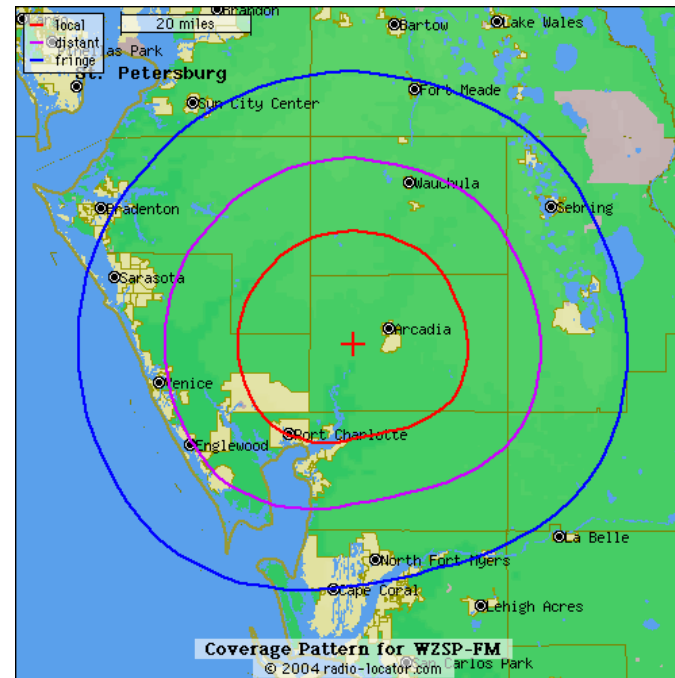

Demographics 53% male, 47%
Female

Persons 25-54 primary

Web Address www.lazeta.fm

Our Stations

WZSP-FM, better known to our listeners as La Zeta 105.3 Mejor Que Nunca, operates at 6,000 watts, 24 hours a day. The only Mexican FM radio station of its kind bridging the gap between Tampa and Ft Myers. LaZeta's target audience is persons 25-54 seeking primarily music of their home region with a splash of Latin Hits and Tropical Music.